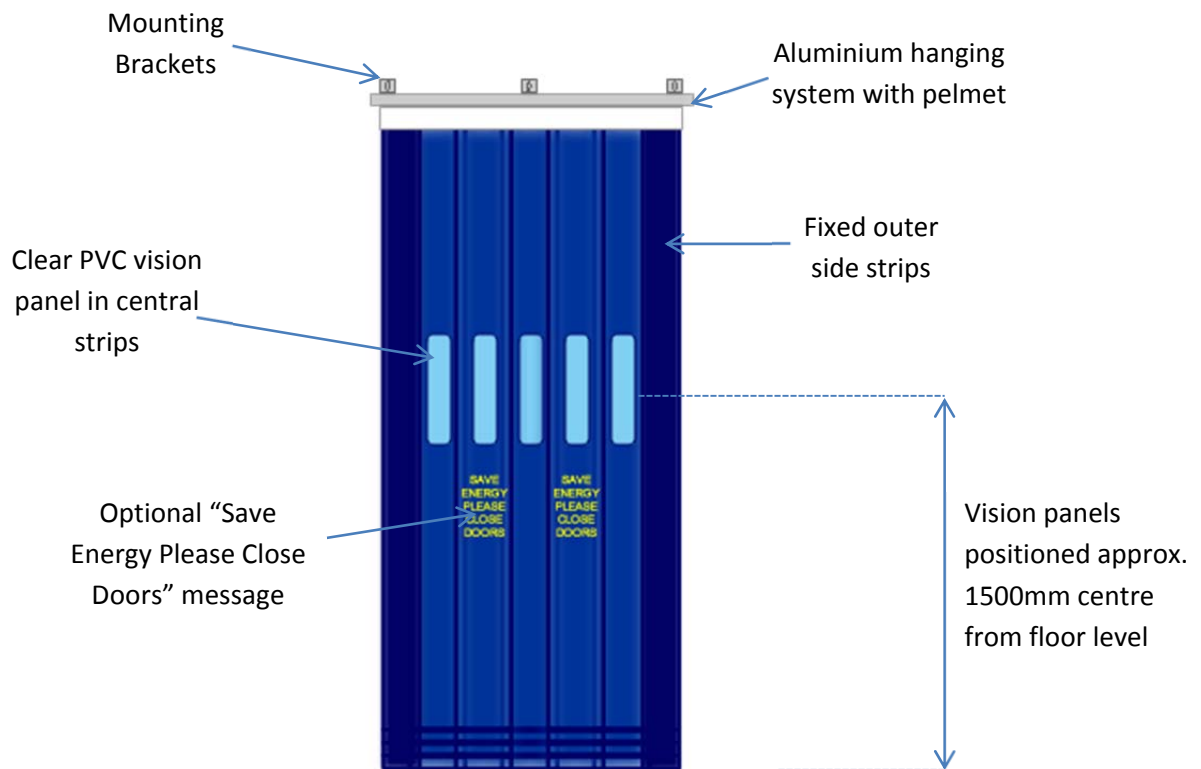

K1550 INSULATED STRIP DOOR CURTAIN

**Manufacturer/Supplier:** KENFIELD LIMITED 23/25 Prince Road, Kings Norton Business Centre, Kings Norton, Birmingham, West Midlands. B30 3HB. [www.kenfield.com](http://www.kenfield.com)

**Size:** Up to 3000mm wide x 2400mm high

**Colour:** Blue, Green and other colours by request.

**Hardware**

**Hanging System:**

**Fixed/Static Aluminium Track\*** – Heavy duty aluminium extrusion with aluminium hangers and bolt-on strip retaining plates. Flexible curtain pelmet supplied as standard.

**Sliding Aluminium Track** – Manual sliding track with pull cord. Heavy duty aluminium extrusion with aluminium runners and bolt-on strip retaining plates. Flexible curtain pelmet supplied as standard.

## **Insulated Strip Construction**

**Outer skin:** Min. 650gsm PVC coated polyester

**Vision Panel & Position:** 2mm thick clear low-temperature PVC

**Insulate:** Mould resistant double foil-backed foam insulation