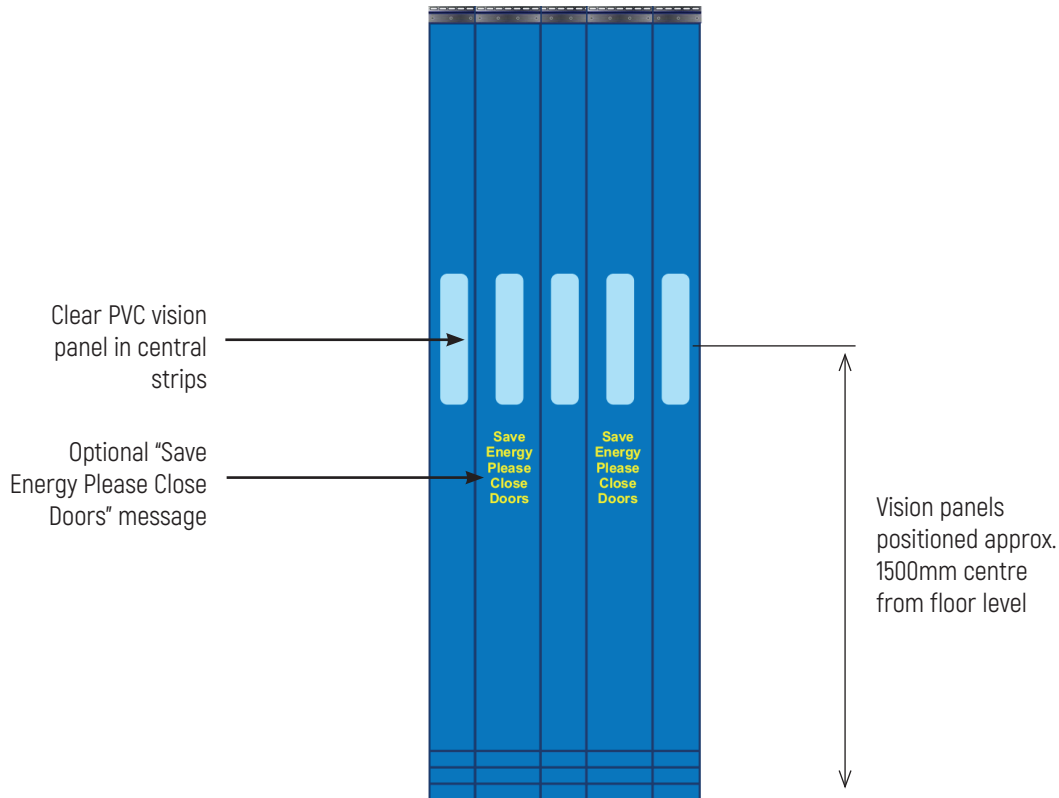

TECHNICAL SPECIFICATION

K2 INSULATED STRIP DOOR CURTAIN

Size: Any width x 5000mm high.

Colour: Blue, Green and other colours by request.

Hardware

Stainless Steel Hook on Track: Easy quick fix track system.

Sliding Aluminium Track: Manual sliding track with pull cord.

Heavy duty aluminium extrusion with aluminium runners and bolt on strip retaining plate.

Insulated Strip Construction

Outer skin: Min. 620gsm PVC coated polyester.

Vision Panel & Position: 2mm thick clear low temperature PVC.

Insulate: 305gsm Fibre Wadding.

Fixing Method:

Fix directly to structure (if sound) with suitable screws via mounting brackets or a subframe can be supplied by KENFIELD LIMITED.